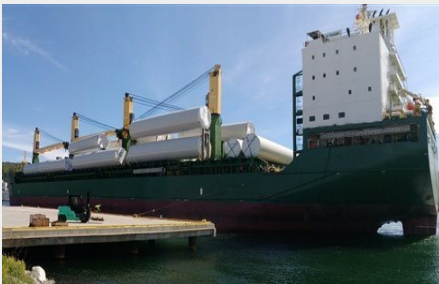

### SEVGI

- GIBRALTAR 12 JAN - 15 JAN 2021  
*Looking for part cargo direction Asia.*

Blt 2012  
Mpp twd/box abt 28,085dwt.  
4ha/4h.  
Geared 2 x 200t.  
Combinable up to 360t.

### MADRID TRADER

- EAST MED 08 JAN - 15 JAN 2021  
*Looking for part cargo direction West Africa.*

W-Class 'Mega-Size' MPV (Blt 2011)  
Mpp twd/box abt 33,000dwt.  
5ha/5ho, abt 40,500cbm bale.  
Geared 4 x 60t.  
Combinable up to 120t.