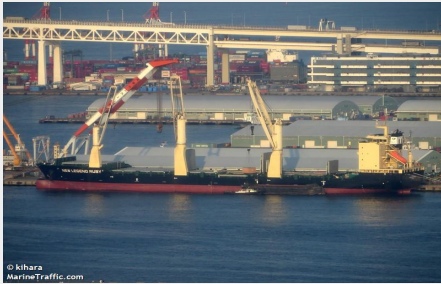

### AAL PUSAN

- ANTWERP / HAMBURG  
RANGE 07 JAN - 17 JAN 2021  
*Looking for quick part cargo direction SEA / Far East.*

A-Class 'Mega-Size' MPV (Blt 2012)  
Mpp twd/box abt 31,000dwt.  
5Ho/8Ha, abt 39,500cbm bale.  
Geared 2 x 350t.  
Combinable up to 700t.

## LOA FORTUNE (EX NEW LEGENDRUBY)

• ANTWERP / HAMBURG  
RANGE 15 FEB - 25 FEB 2021  
*Looking for part cargo any direction.*

Blt 2014  
Mpp abt 24,000dwt.  
4ha/4ho.  
Geared 2 x 350mt, 1 x 120mt.  
Combinable up to 700mt.