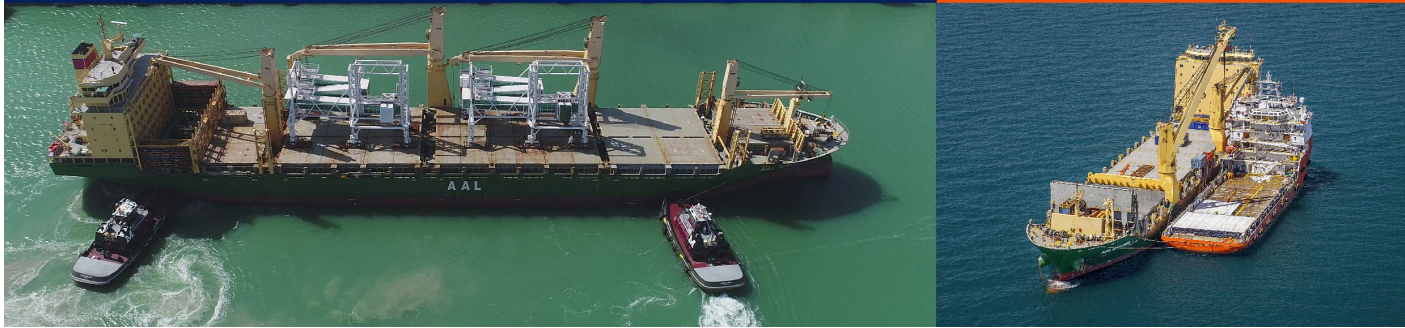

Your specialist in heavy lift,
breakbulk and project cargo

FLEET LIST

	CLASS	VESSEL NAME	BUILT	DWT	LIFT CAPACITY (MT)
1	A-Class	AAL Newcastle	2014	31,000	700
2		AAL Dalian	2013		
3		AAL Hong Kong			
4		AAL Melbourne			
5		AAL Kobe			
6		AAL Pusan	2012		
7		AAL Shanghai	2011		
8		AAL Kembla			
9		AAL Singapore			
10		AAL Brisbane	2010		
11	S-Class	AAL Bangkok	2012	19,000	700
12		AAL Nanjing			
13		AAL Dampier	2011		
14		AAL Fremantle			
15	W-Class	AAL Jupiter	2011	33,000	120
16		AAL Mars			
17		AAL Paris			
18		Madrid Trader			
19		AAL Merkur	2010		
20		AAL Moon			
21	G-Class	AAL Galveston	2010	25,800	240
22		AAL Genoa			
23		AAL Gibraltar	2009		
24		AAL Gladstone			
25		LOA Fortune	2014	24,000	700
TOTAL		25 Vessels		711,200	