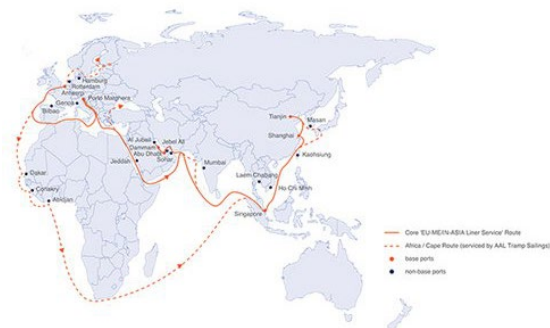

- Open Vila Do Conde, Brazil 08 - 12 Jun 2021
- Looking for full or part cargo direction West Africa.

CONTACT AAL AMERICAS TODAY WITH YOUR CARGO ENQUIRIES

Michael Morland, General Manager (Foreground Centre)
Henrik Hansen, Commercial Manager (Far Left)
Pavao Kopic, Chartering Manager (Far Right)
Christian Johnson, Chartering Manager (Second from Left)

AAL Americas
10497 Town & Country Way, Suite 210
Houston TX 77024
americas@aalshipping.com | +1 713 980 1100

AAL Stars in
Discovery Channel's 'Mega Shippers'
Enjoy our 4 Min Highlight Reel!

[Watch Video](#)

EUROPE – MIDDLE EAST / INDIA – ASIA
MONTHLY LINER SERVICE

View the latest
Sailing Schedule: 'Europe - Middle East/
India - Asia Liner Service' - 03.06.21

[Click here](#)

Global Head Office

Singapore, SG | +65 6248 3600
chartering@aalshipping.com
www.aalshipping.com | www.aalshipping.com.cn

Oceania

Brisbane, AU (Regional Hub) | +61 7 3332 8555
chartering@aalshipping.com

Americas

Houston, US (Regional Hub) | +1 713 980 1100
chartering@aalshipping.com